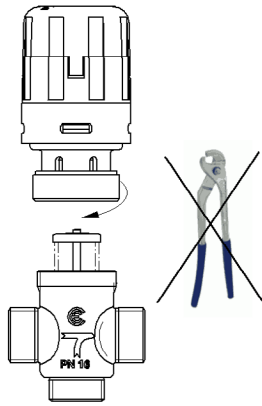

Proportional Actuator

MOUNTING INSTRUCTIONS

1

3

2

4

B = Brown (24 Vac - 50/60 Hz)
 G = Green (control signal 0-10 Vdc)
 W = White (common)

Consumption	MVX52 MVX57 24 V
Starting	5 VA
Operation	1,8 VA