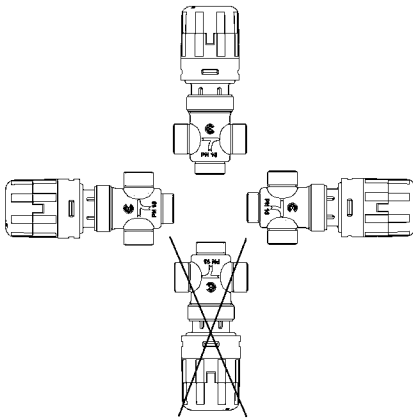

Proportional Actuator

MOUNTING INSTRUCTIONS

1

3

2

4

B = Brown (24 Vac - 50/60 Hz)
 G = Green (control signal 0-10 Vdc)
 W = White (common)

Consumption	MVX52 MVX57 24 V
Starting	5 VA
Operation	1,8 VA