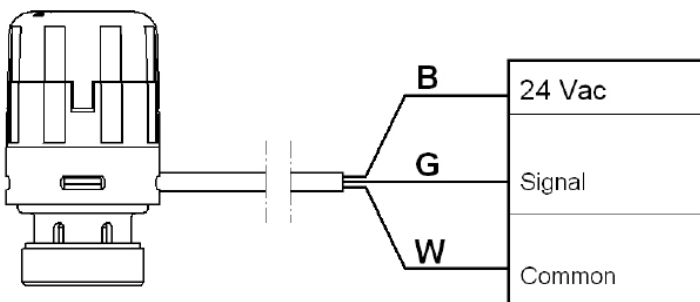

Proportional Actuator

MOUNTING INSTRUCTIONS

1

3

2

4

B = Brown (24 Vac - 50/60 Hz)
 G = Green (control signal 0-10 Vdc)
 W = White (common)

Consumption	MVX52 MVX57 24 V
Starting	5 VA
Operation	1,8 VA