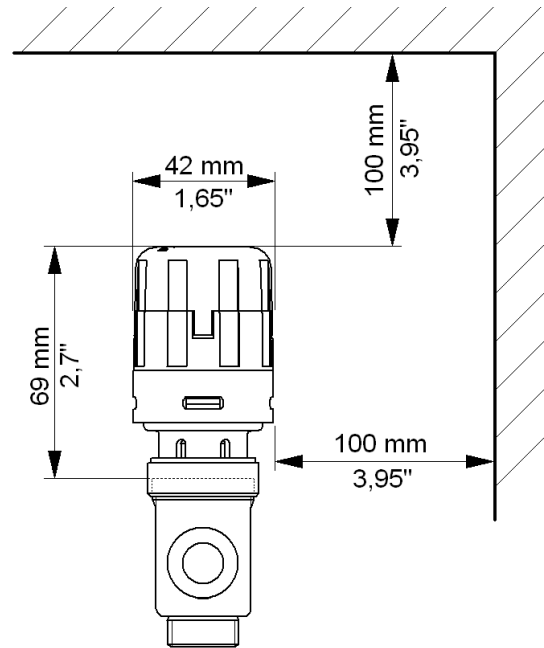

Proportional Actuator

MOUNTING INSTRUCTIONS

1

3

2

4

B = Brown (24 Vac - 50/60 Hz)
 G = Green (control signal 0-10 Vdc)
 W = White (common)

Consumption	MVX52 MVX57 24 V
Starting	5 VA
Operation	1,8 VA